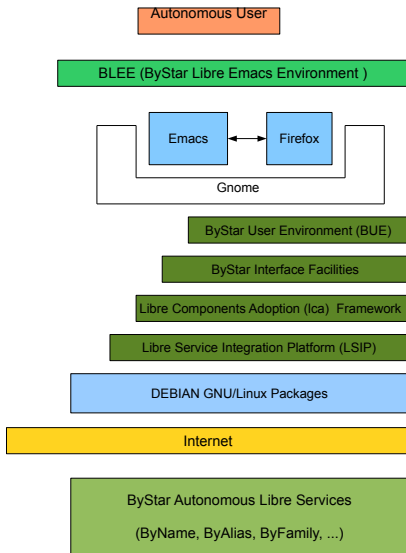

ByStar Libre Emacs Environment (BLEE)

ByStar

Email: <http://www.by-star.net/contact>

<http://www.by-star.net/PLPC/180004>

February 01, 2011

Varbatim Copying Permitted

Some Frame Title

- This text only appears in the presentation form

Applicability

- ByStar Emacs User Environment
- ByStar Gnome User Environment
- ByStar Browser User Environment

Supported Form Factors: Desktop, Laptop, Netbook, Handset

ByStar Autonomous Libre Service: ByName, ByFamily,
ByAlias, ByMemory, BySmb, ByWhere

ByStar Autonomous Service Environment (BASE)

ByStar User Environment (BUE)

Applicability

ByStar Autonomous Libre Service: ByName, ByFamily,
ByAlias, ByMemory, BySmb, ByWhere

Key Concepts

- ByStar Account (sa-20000)
- ByStar Account Fully Qualified Mail Address
- ByStar Account Fully Qualified Domain Name

Terminology

- BARBD – ByStar Account Requested Base Domain – Passed to BARC
- BAABD – ByStar Account Assigned Base Domain – Passed to BARC
- Primary, Secondary, Alt, ...

Part I

ByStar Email Facilities

Part I: ByStar Email Facilities