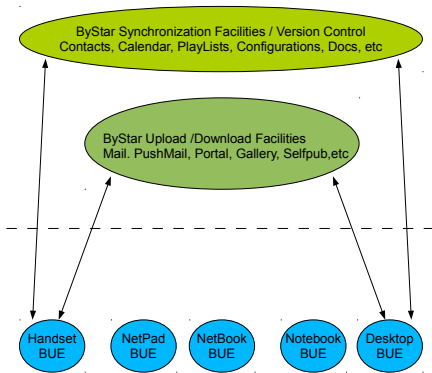

ByStar Autonomous Service Environment (BASE)

ByStar User Environment (BUE)